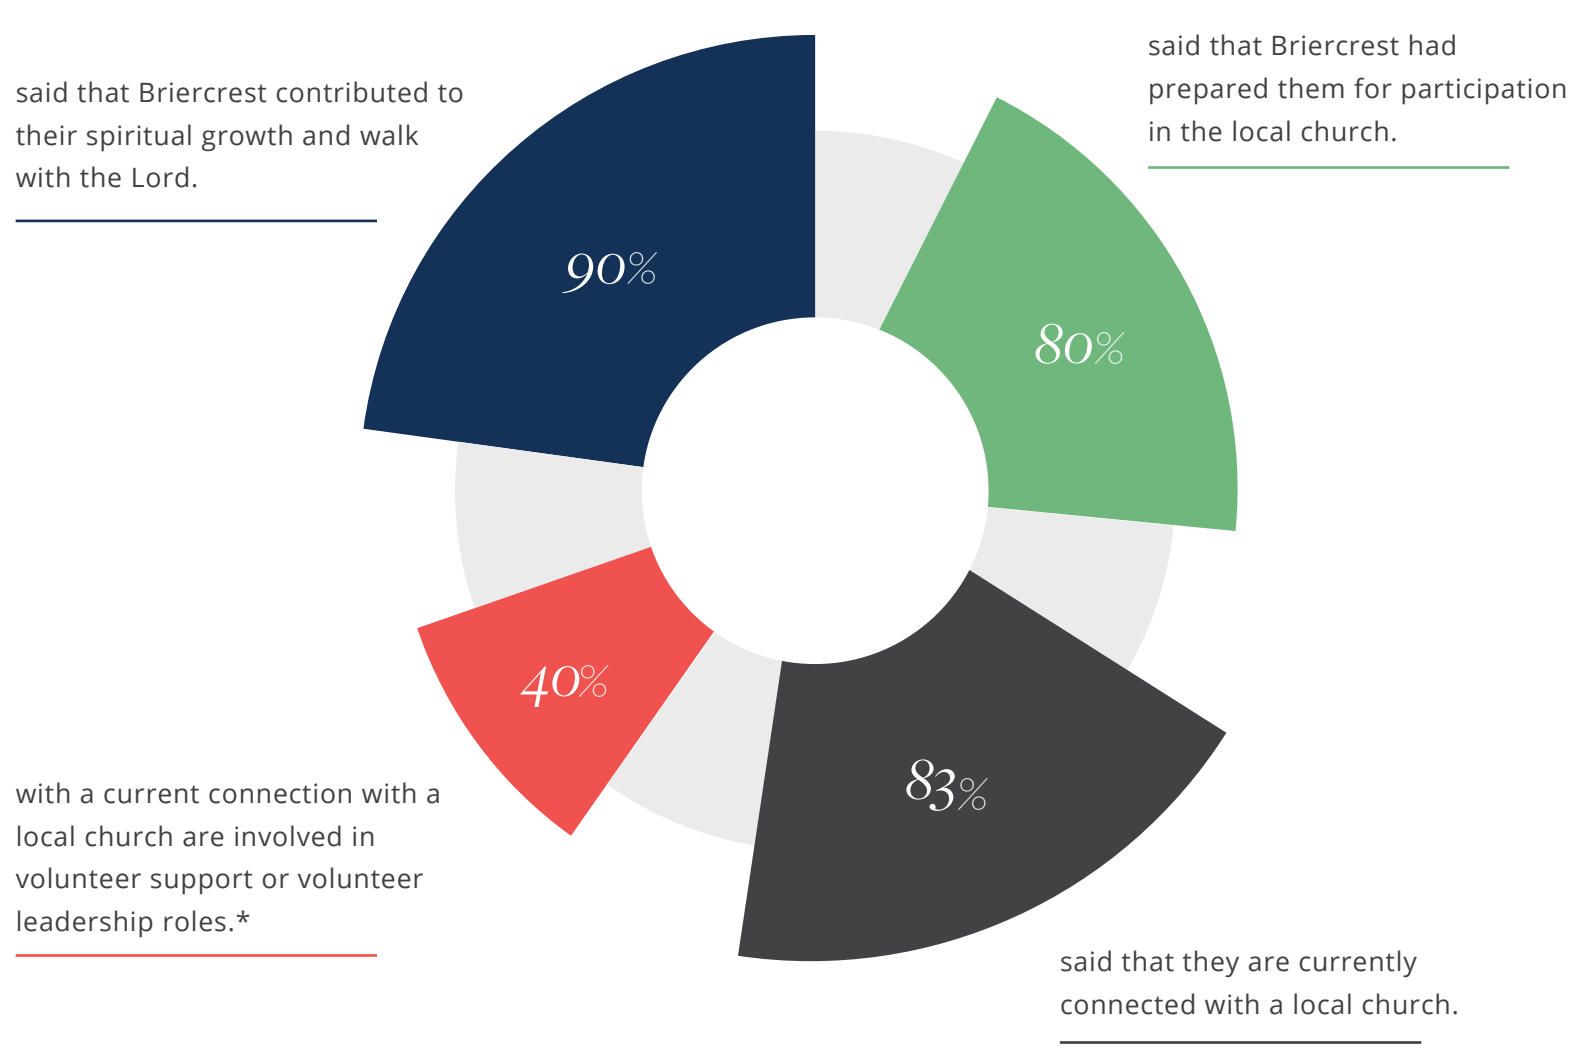

2018 BRIERCREST COLLEGE SURVEY RESULTS

Briercrest regularly uses surveys to help us serve our students better. We combined results from **Campus Rankings**, the **National Survey of Student Engagement**, and our **2018 Alumni Survey** to get a picture of how well we are equipping our students intellectually, spiritually, and relationally for lives of service.

HOW WE RANK NATIONALLY

STRONG ACADEMIC OUTCOMES

SUPPORTIVE LEARNING ENVIRONMENT

KINGDOM LIFE EMPHASIS

Of those that responded to our 2018 alumni survey...

FUTURE-ORIENTED EDUCATION

Information gathered from **NSSE**, **Campus Rankings**, and our own alumni surveys.
*This does not include those in paid positions.