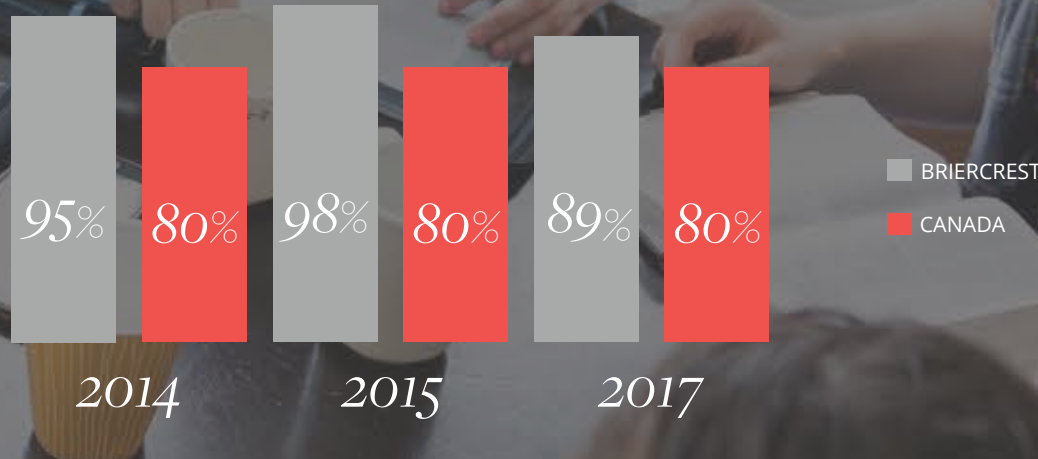

2018 BRIERCREST COLLEGE SURVEY RESULTS

Briercrest regularly uses surveys to help us serve our students better. We combined results from **Campus Rankings**, the **National Survey of Student Engagement**, and our **2018 Alumni Survey** to get a picture of how well we are equipping our students intellectually, spiritually, and relationally for lives of service.

HOW WE RANK NATIONALLY

STRONG ACADEMIC OUTCOMES

SUPPORTIVE LEARNING ENVIRONMENT

KINGDOM LIFE EMPHASIS

Of those that responded to our 2018 alumni survey...

FUTURE-ORIENTED EDUCATION

Information gathered from **NSSE**, **Campus Rankings**, and our own alumni surveys.