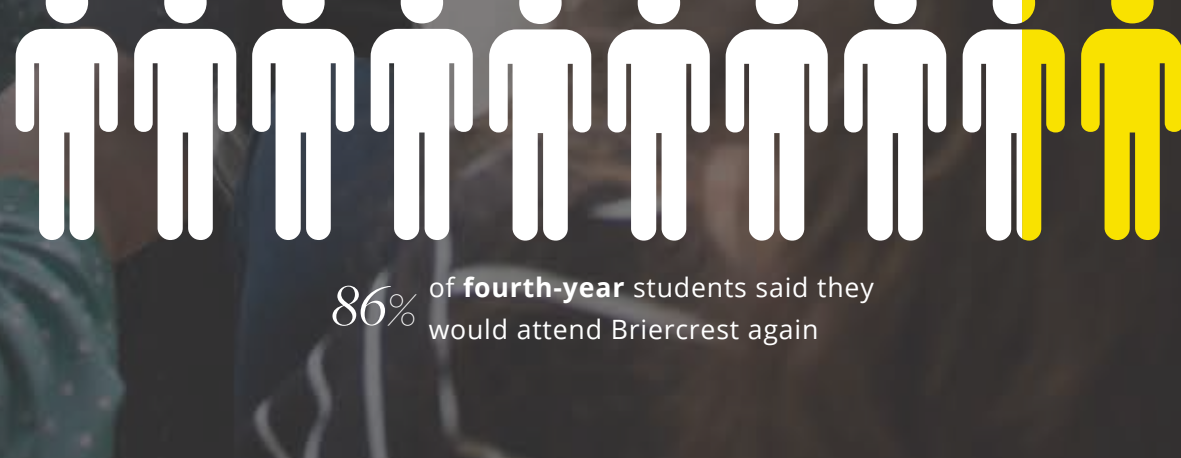

2018 BRIERCREST COLLEGE SURVEY RESULTS

Briercrest regularly uses surveys to help us serve our students better. We combined results from **Campus Rankings**, the **National Survey of Student Engagement**, and our **2018 Alumni Survey** to get a picture of how well we are equipping our students intellectually, spiritually, and relationally for lives of service.

HOW WE RANK NATIONALLY

STRONG ACADEMIC OUTCOMES

SUPPORTIVE LEARNING ENVIRONMENT

KINGDOM LIFE EMPHASIS

Of those that responded to our 2018 alumni survey...

FUTURE-ORIENTED EDUCATION

Information gathered from **NSSE**, **Campus Rankings**, and our own alumni surveys.