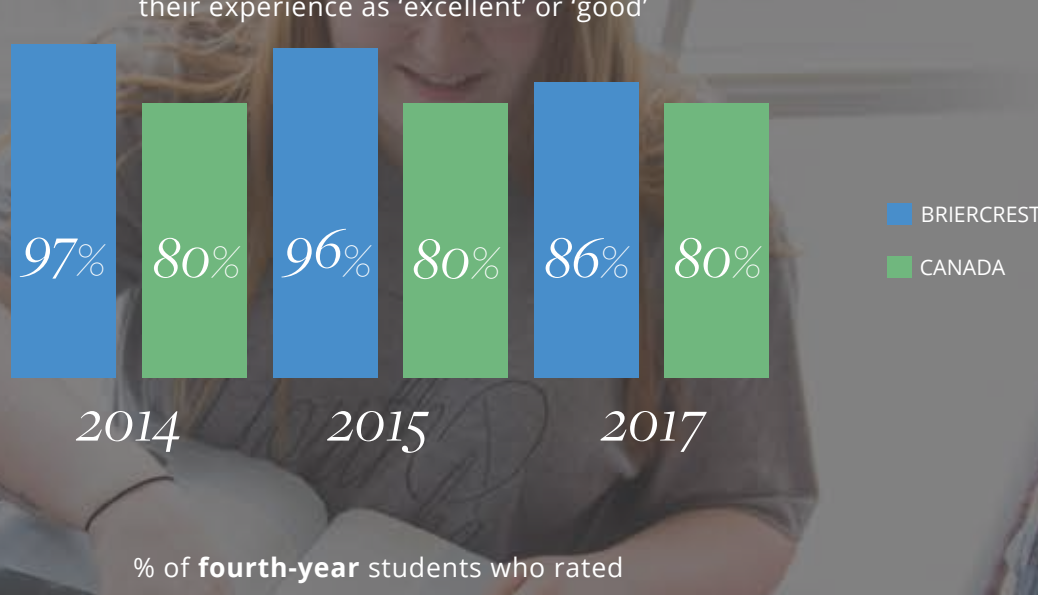

2018 BRIERCREST COLLEGE SURVEY RESULTS

Briercrest regularly uses surveys to help us serve our students better. We combined results from **Campus Rankings**, the **National Survey of Student Engagement**, and our **2018 Alumni Survey** to get a picture of how well we are equipping our students intellectually, spiritually, and relationally for lives of service.

HOW WE RANK NATIONALLY

STRONG ACADEMIC OUTCOMES

SUPPORTIVE LEARNING ENVIRONMENT

KINGDOM LIFE EMPHASIS

Of those that responded to our 2018 alumni survey...

FUTURE-ORIENTED EDUCATION

Information gathered from **NSSE**, **Campus Rankings**, and our own alumni surveys.