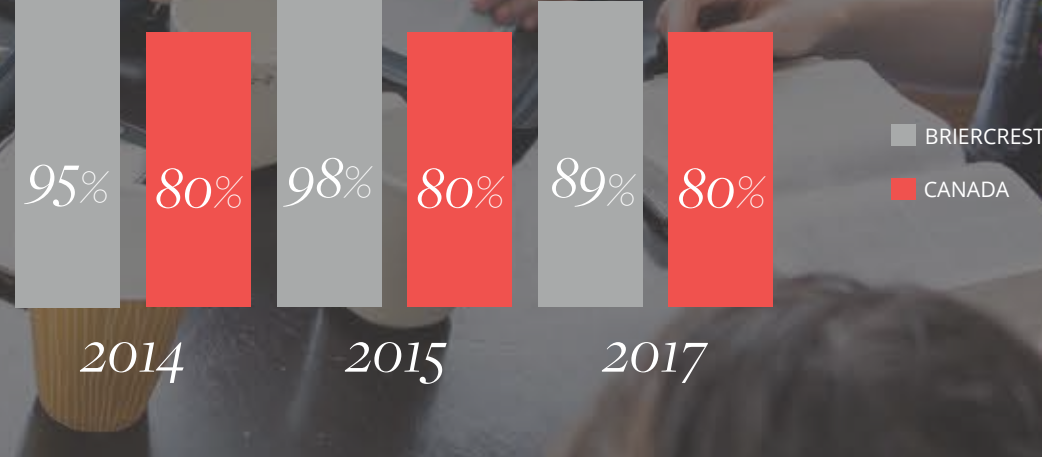

2018 BRIERCREST COLLEGE SURVEY RESULTS

Briercrest regularly uses surveys to help us serve our students better. We combined results from **Campus Rankings**, the **National Survey of Student Engagement**, and our **2018 Alumni Survey** to get a picture of how well we are equipping our students intellectually, spiritually, and relationally for lives of service.

HOW WE RANK NATIONALLY

STRONG ACADEMIC OUTCOMES

SUPPORTIVE LEARNING ENVIRONMENT

KINGDOM LIFE EMPHASIS

Of those that responded to our 2018 alumni survey...

FUTURE-ORIENTED EDUCATION

Information gathered from **NSSE**, **Campus Rankings**, and our own alumni surveys.
*This does not include those in paid positions.