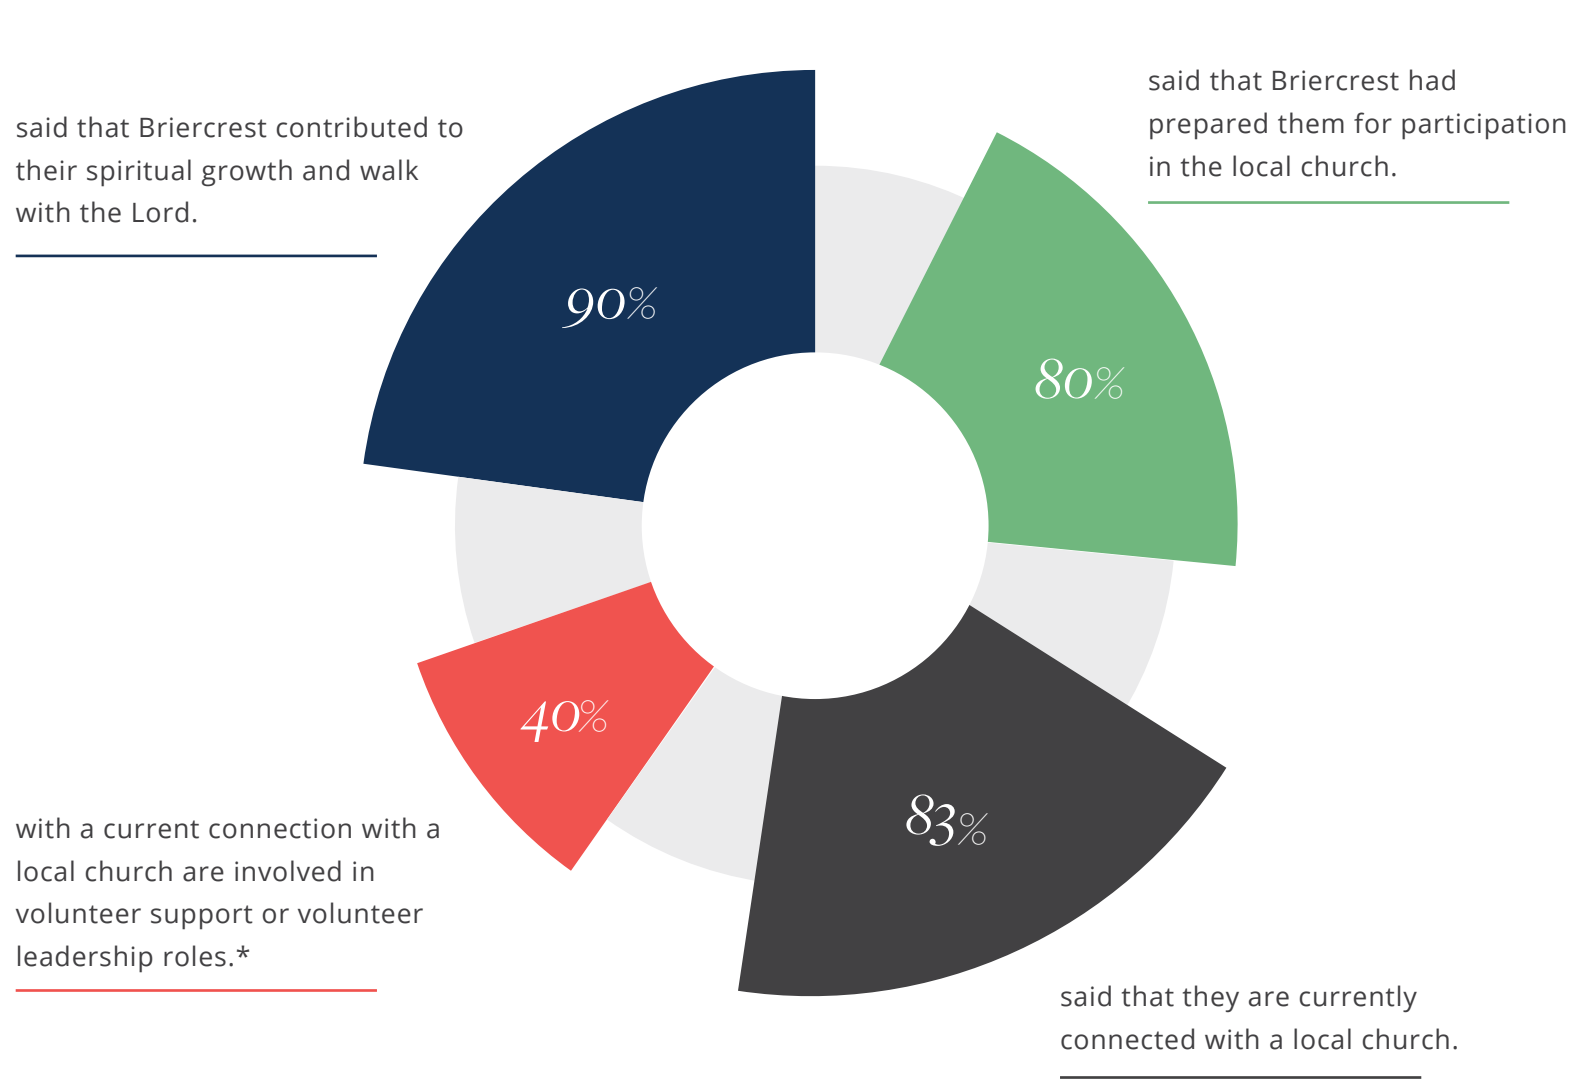

2018 BRIERCREST COLLEGE SURVEY RESULTS

Briercrest regularly uses surveys to help us serve our students better. We combined results from **Campus Rankings**, the **National Survey of Student Engagement**, and our **2018 Alumni Survey** to get a picture of how well we are equipping our students intellectually, spiritually, and relationally for lives of service.

HOW WE RANK NATIONALLY

STRONG ACADEMIC OUTCOMES

SUPPORTIVE LEARNING ENVIRONMENT

KINGDOM LIFE EMPHASIS

Of those that responded to our 2018 alumni survey...

FUTURE-ORIENTED EDUCATION

Information gathered from **NSSE**, **Campus Rankings**, and our own alumni surveys.