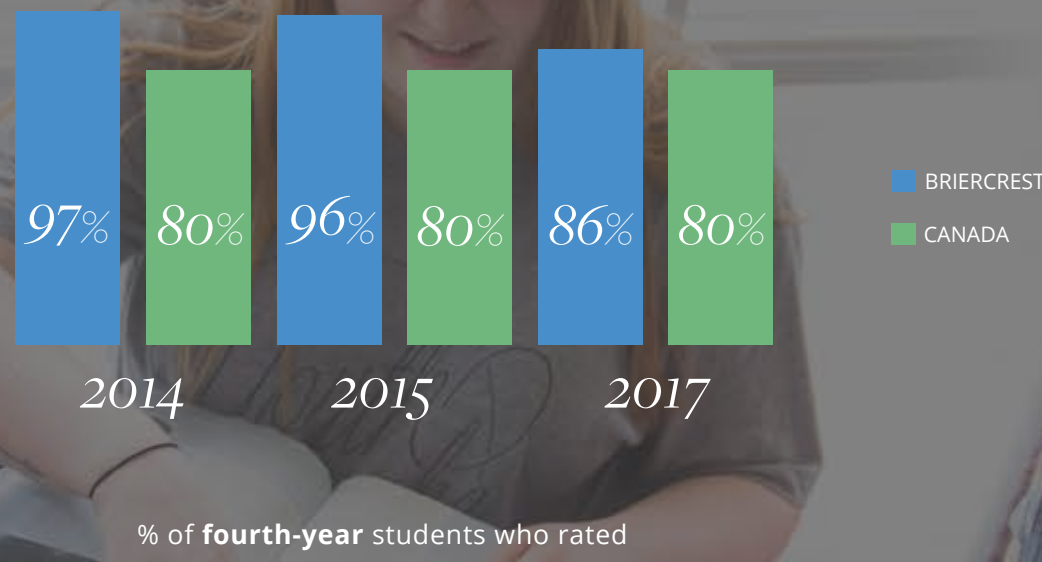

2018 BRIERCREST COLLEGE SURVEY RESULTS

Briercrest regularly uses surveys to help us serve our students better. We combined results from **Campus Rankings**, the **National Survey of Student Engagement**, and our **2018 Alumni Survey** to get a picture of how well we are equipping our students intellectually, spiritually, and relationally for lives of service.

HOW WE RANK NATIONALLY

STRONG ACADEMIC OUTCOMES

SUPPORTIVE LEARNING ENVIRONMENT

KINGDOM LIFE EMPHASIS

Of those that responded to our 2018 alumni survey...

FUTURE-ORIENTED EDUCATION

Information gathered from **NSSE**, **Campus Rankings**, and our own alumni surveys.
*This does not include those in paid positions.